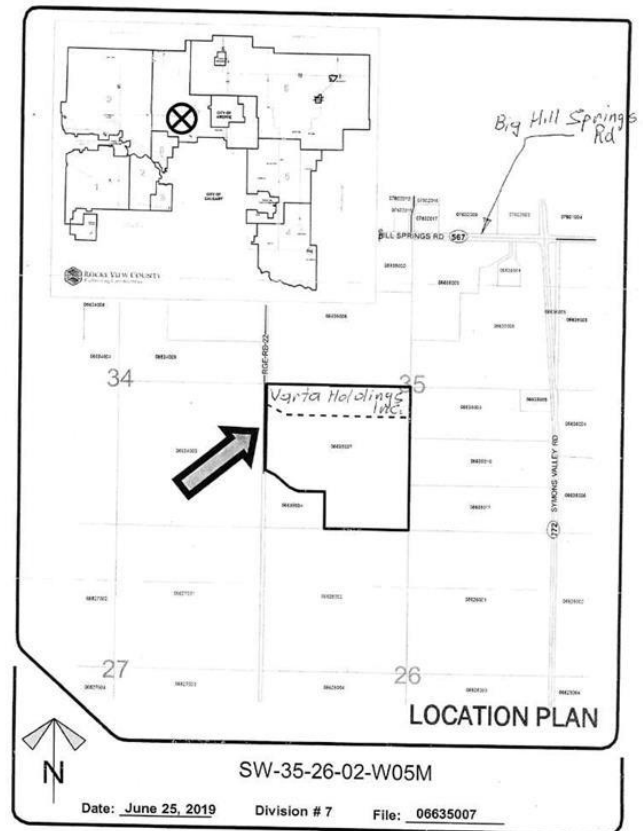

$1,200,000 - Rr292 Symon's Valley Road, Rural Rocky View County

MLS® #A2224312

$1,200,000

0 Bedroom, 0.00 Bathroom,
Land on 33.01 Acres

NONE, Rural Rocky View County, Alberta

33 Acres suitable for building your dream home. Mountain View from the property. Electricity located at approach to property. Land is presently leased out. Listing includes sale of the Corporation, land is in Corporation Name, just need to change directors.

Essential Information

MLS® #	A2224312
Price	$1,200,000
Bathrooms	0.00
Acres	33.01
Type	Land
Sub-Type	Residential Land
Status	Active

Community Information

Address	Rr292 Symon's Valley Road
Subdivision	NONE
City	Rural Rocky View County
County	Rocky View County
Province	Alberta
Postal Code	T0M 0S0

Amenities

Utilities Electricity at Lot Line, Natural Gas at Lot Line

Additional Information